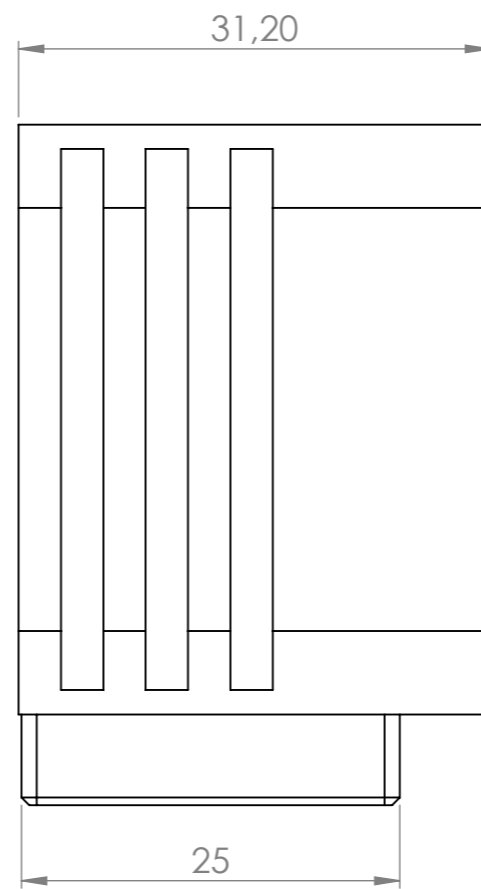

Trigger Connector: Hirose SR38-4R-3S

- 1: Strobe out
- 2: +5V out
- 3: Trigger Input
- 4: GND

Weight:  
Compact: 85g  
C Mount: 80g

R42 / C42

RAYTRIX GmbH  
Schauenburgerstr. 116  
24118 Kiel, Germany  
All rights reserved.