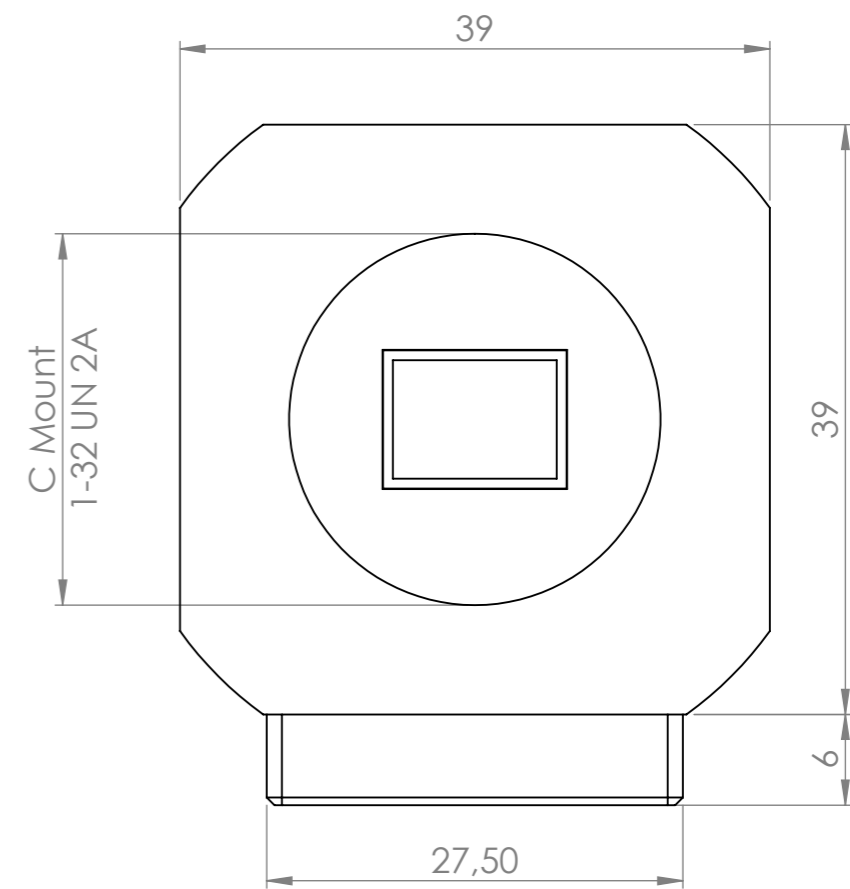

Trigger Connector: Hirose SR38-4R-3S

- 1: Strobe out
- 2: +5V out
- 3: Trigger Input
- 4: GND

Weight:  
Compact: 85g  
C Mount: 80g

R42 / C42

RAYTRIX GmbH  
Schauenburgerstr. 116  
24118 Kiel, Germany  
All rights reserved.