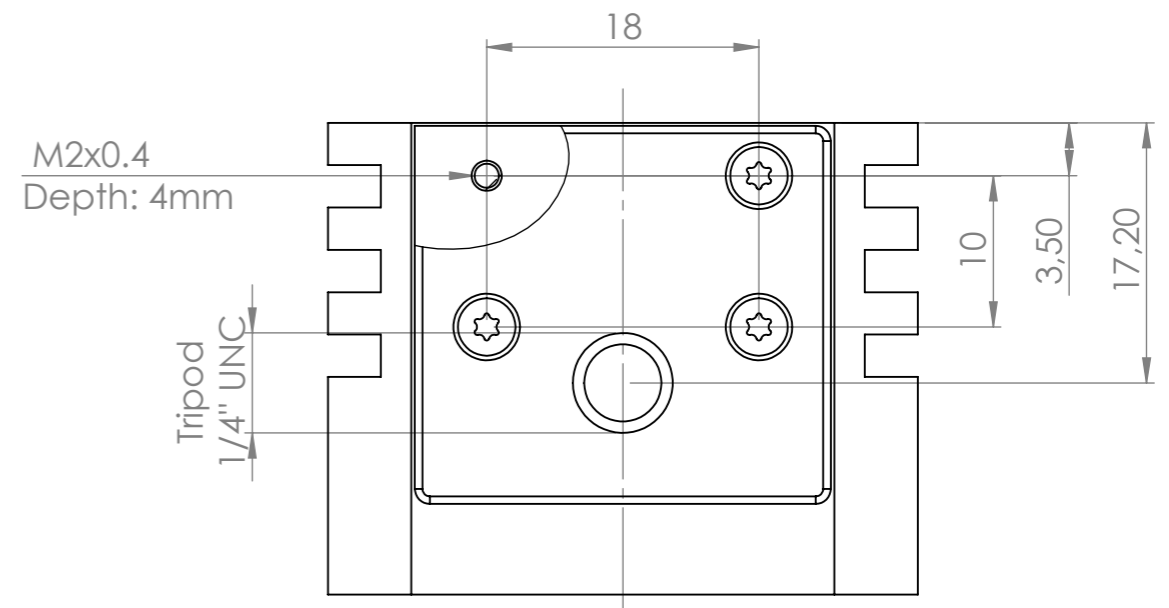

Trigger Connector: Hirose SR38-4R-3S

- 1: Strobe out
- 2: +5V out
- 3: Trigger Input
- 4: GND

Weight:  
Compact: 85g  
C Mount: 80g

R42 / C42

RAYTRIX GmbH  
Schauenburgerstr. 116  
24118 Kiel, Germany  
All rights reserved.